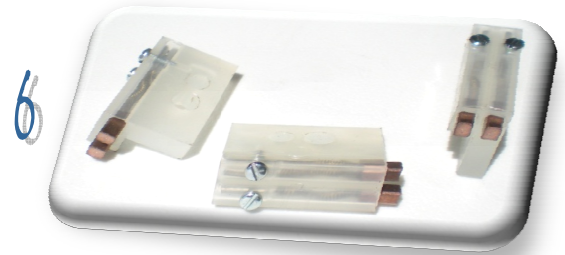

Ivoprop Parts Prices

Price Effective January 1st 2012

#1-Carrier (For Ultralight Electric Adjust Hub)-----	\$18.00
#2-Brass Gear-----	\$22.00
#3-Plastic Gear-----	\$22.00
#4-Pinion-----	\$10.00
#5-Blade Block (For Two Blade Configuration) From--	\$7.50--\$11.00
#6-Brush Assembly-----	\$22.00
#7-Brushes (sale by pair)-----	\$14.00
#8-Stainless Steel Leading Edge Tape (Set of 3)-----	\$ 18.00
#9-Constant Speed Electronic Governor-----	\$350.00
#10-Leadscrew Assembly for Ultralight Electric Hub-----	\$98.00
#11-Spinner (4" Polished for Ultralight Hub Only)-----	\$50.00
Tel.562-602-1451 Fax.562-602-1374 email ivoprop@pacbell.net	
www.ivoprop.com	