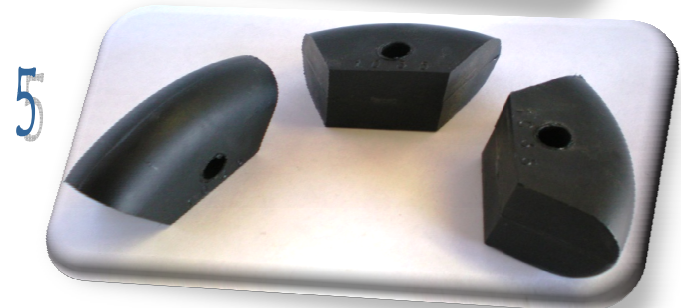

Ivoprop Parts Prices

Price Effective January 1st 2012

#1-Carrier (For Ultralight Electric Adjust Hub)-----	\$18.00
#2-Brass Gear-----	\$22.00
#3-Plastic Gear-----	\$22.00
#4-Pinion-----	\$10.00
#5-Blade Block (For Two Blade Configuration) From--	\$7.50--\$11.00
#6-Brush Assembly-----	\$22.00
#7-Brushes (sale by pair)-----	\$14.00
#8-Stainless Steel Leading Edge Tape (Set of 3)-----	\$ 18.00
#9-Constant Speed Electronic Governor-----	\$350.00
#10-Leadscrew Assembly for Ultralight Electric Hub-----	\$98.00
#11-Spinner (4" Polished for Ultralight Hub Only)-----	\$50.00
Tel.562-602-1451 Fax.562-602-1374 email ivoprop@pacbell.net	
www.ivoprop.com	