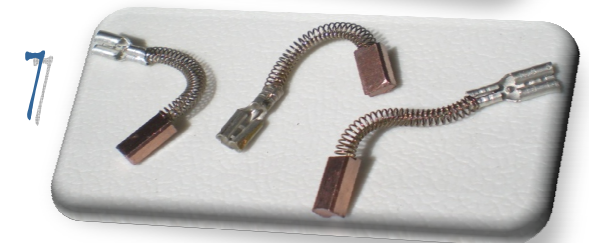

Ivoprop Parts Prices

Price Effective January 1st 2012

#1-Carrier (For Ultralight Electric Adjust Hub)-----	\$18.00
#2-Brass Gear-----	\$22.00
#3-Plastic Gear-----	\$22.00
#4-Pinion-----	\$10.00
#5-Blade Block (For Two Blade Configuration) From--	\$7.50--\$11.00
#6-Brush Assembly-----	\$22.00
#7-Brushes (sale by pair)-----	\$14.00
#8-Stainless Steel Leading Edge Tape (Set of 3)-----	\$ 18.00
#9-Constant Speed Electronic Governor-----	\$350.00
#10-Leadscrew Assembly for Ultralight Electric Hub-----	\$98.00
#11-Spinner (4" Polished for Ultralight Hub Only)-----	\$50.00
Tel.562-602-1451 Fax.562-602-1374 email ivoprop@pacbell.net	
www.ivoprop.com	