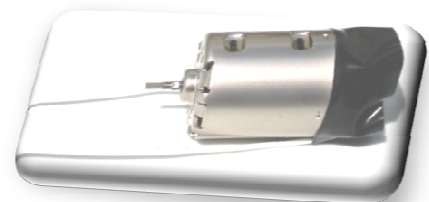

Plastic Gears \$22.00 each

StainLess Steel Tape \$6.00ea

Pinion \$10.00 each

Blade Blocks \$7.50 - \$ 11.00 each

Constant Speed Governor
 \$350.00

* Aluminum Spinner *
 \$50.00

Lead Screw Assembly
 \$98.00

Electric Motor
 \$150 - \$162