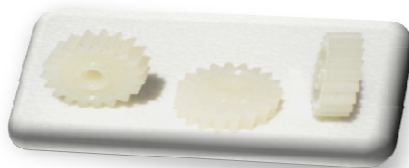

Since 1986
IVOPROP CORP.
 2615 EAST 67TH ST. UNIT E
 LONG BEACH, CA 90723
 P.562.602.1451 F.562.602.1374

Carrier \$18.00 each *

Brush Assembly \$22.00 each

Carbon Brushes \$14.00 a Pair

Brass Gears \$22.00 each

Plastic Gears \$22.00 each

StainLess Steel Tape \$6.00ea

Pinion \$10.00 each

Blade Blocks \$7.50 - \$ 11.00 each

Constant Speed Governor
 \$350.00

* Aluminum Spinner *
 \$50.00

Lead Screw Assembly
 \$98.00

Electric Motor
 \$150 - \$162